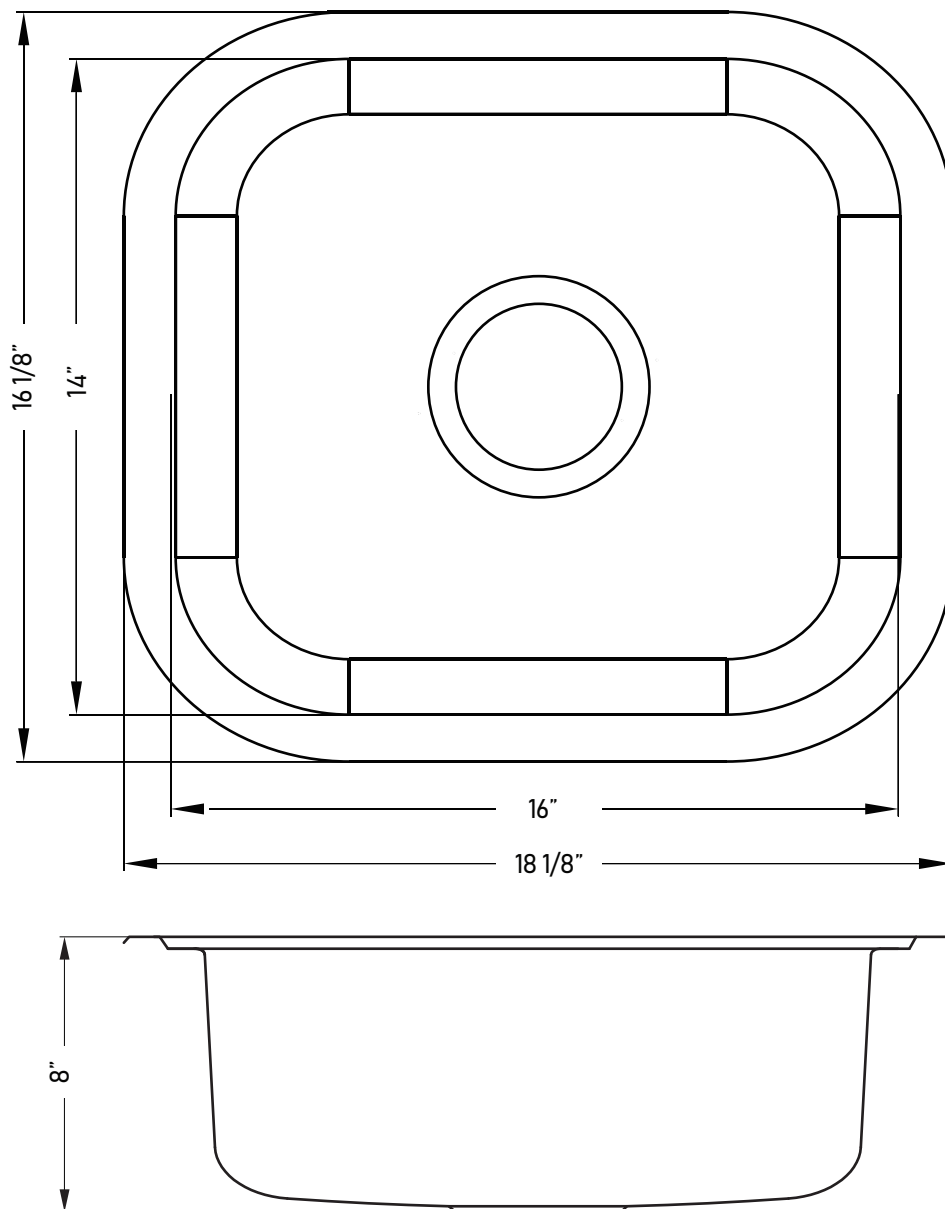

DIMENSIONS/TECHNICAL DATA

## Undermount - Single Bowl Stainless Steel Sinks - S602

18 1/8"

**ATTENTION!** Dimensions may vary by up to 3/8". It is highly recommended to pull all dimensions of actual model for installation and measuring purposes.